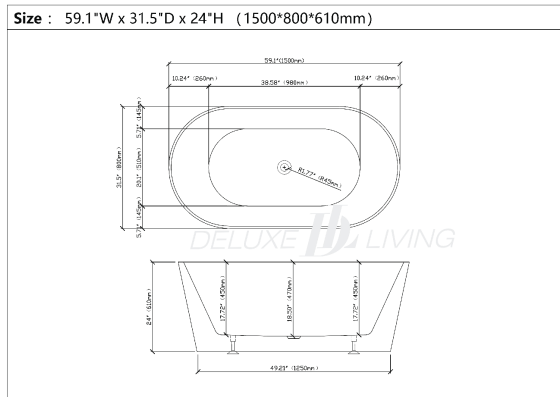

Freestanding Tub BT0010-A

TECHNICAL DRAWING REQUIREMENTS
BATHTUB

DELUXE **DL** LIVING

Product name: Freestanding Tub BT0010-A

Model: BT0010-A

Size: 59.1"W x 31.5"D x 23.6"H

Product Features:

- Made of high-gloss acrylic
- Integrated overflow
- Come with a pop up drain
- UPC certified
- Center drain