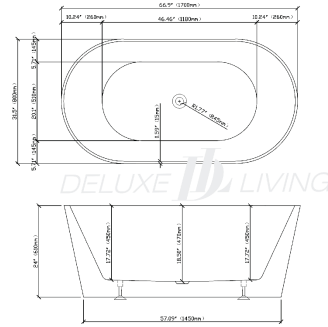

Freestanding Tub BT0010-B

TECHNICAL DRAWING REQUIREMENTS
BATHTUB

DELUXE  LIVING

Size : 66.9"W x 31.5"D x 24"H (1700*800*610mm)

Product name: Freestanding Tub BT0010-B

Model: BT0010-B

Size: 66.9"W x 31.5"D x 23.6"H

Product Features:

- Made of high-gloss acrylic
- Integrated overflow
- Come with a pop up drain
- UPC certified
- Center drain