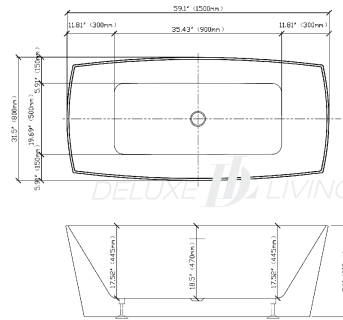

Freestanding Tub BT0011-A

TECHNICAL DRAWING REQUIREMENTS
BATHTUB

DELUXE **DL** LIVING

Size : 59.1"W x 31.5"D x 24"H (1500*800*610mm)

Product name: Freestanding Tub BT0011-A

Model: BT0011-A

Size: 59.1"W x 31.5"D x 23.6"H

Product Features:

- Made of high-gloss acrylic
- Integrated overflow
- Come with a pop up drain
- UPC certified
- Center drain