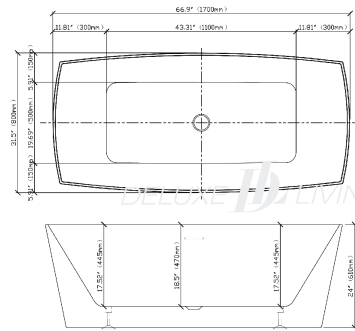

## Freestanding Tub BT0011-B

TECHNICAL DRAWING REQUIREMENTS  
BATHTUB

DELUXE  LIVING

Size : 66.9"W X 31.5"D X 24"H (1700\*800\*610mm)

**Product name:** Freestanding Tub BT0011-B

**Model:** BT0011-B

**Size:** 66.9"W X 31.5"D X 23.6"H

### Product Features:

- Made of high-gloss acrylic
- Integrated overflow
- Come with a pop up drain
- UPC certified
- Center drain