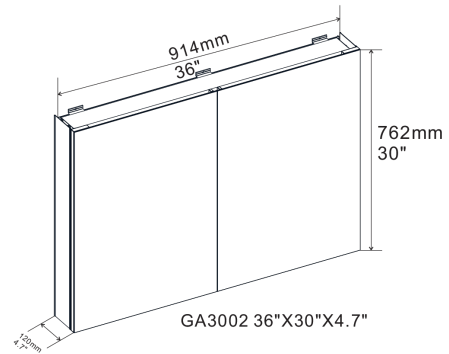

Mirror Cabinet M0003

Product name: Mirror Cabinet M0003

Model: M0003

Size: 36"W x 30"D x 4.7"H

Product Features:

- Material: Aluminum frame
- Tempered glass shelves
- Copper free silver mirror(3mm)
- Soft-close hinges
- Wall mounted / Recessed installation available