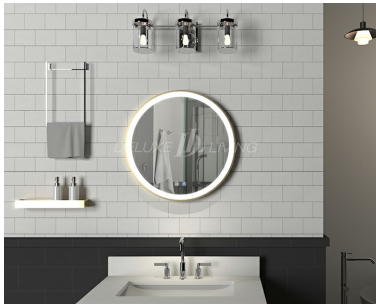

Mirror M0005

**Product name:** Mirror M0005

**Model:** M0005

**Size:** 24"W x 24"H

**Product Features:**

- Steel framed golden finish
- Copper-free silver mirror
- Convenient anti-fog function
- Brightness memory
- Brightness adjustment
- Excellent LED backlight
- Easy to install