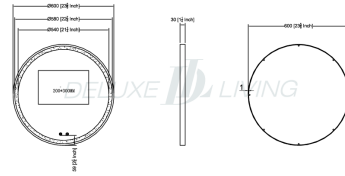

Mirror M0005

**Product name:** Mirror M0005

**Model:** M0005

**Size:** 24"W x 24"H

**Product Features:**

- Steel framed golden finish
- Copper-free silver mirror
- Convenient anti-fog function
- Brightness memory
- Brightness adjustment
- Excellent LED backlight
- Easy to install