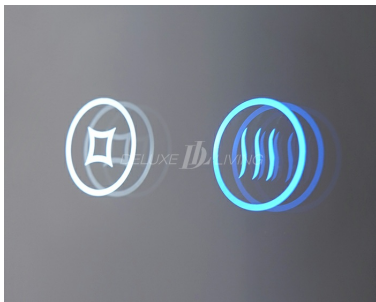

Mirror M0005

**Product name:** Mirror M0005

**Model:** M0005

**Size:** 24"W x 24"H

**Product Features:**

- Steel framed golden finish
- Copper-free silver mirror
- Convenient anti-fog function
- Brightness memory
- Brightness adjustment
- Excellent LED backlight
- Easy to install