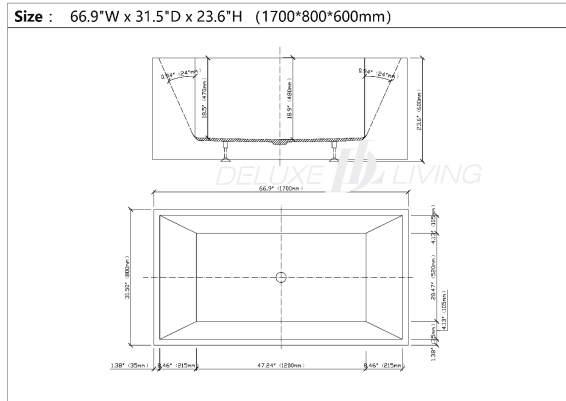

## White Acrylic Air Bath Tub B0009

TECHNICAL DRAWING REQUIREMENTS  
BATHTUB

DELUXE  LIVING

**Product name:** White Acrylic Air Bath Tub B0009

**Model:** B0009

**Size:** 66.9"W x 31.5"D x 23.6"H