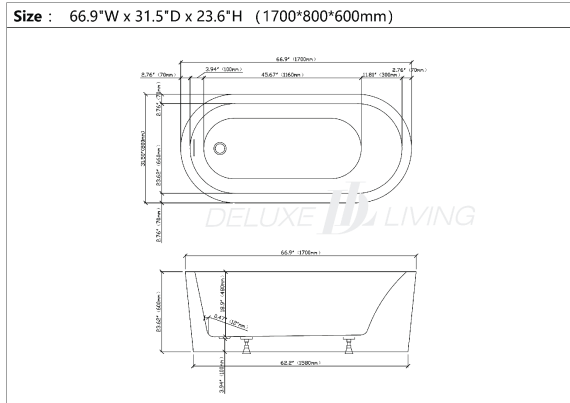

White Acrylic Air Bath Tub B0008

TECHNICAL DRAWING REQUIREMENTS
BATHTUB

DELUXE DL LIVING

Product name: White Acrylic Air Bath Tub B0008

Model: B0008

Size: 66.9"W x 31.5"D x 23.6"H

Product Features:

- Air massage, 214 air jets
- Chromatherapy colored light
- UL certified air pump
- Suits 50mm waste
- Copper waste included