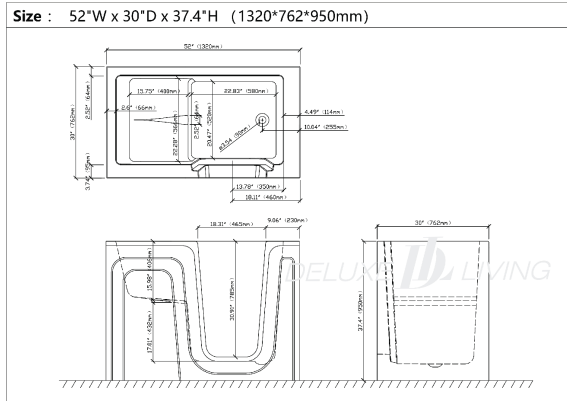

## Walk-In Whirlpool Bath Tub B0001

TECHNICAL DRAWING REQUIREMENTS  
BATHTUB

DELUXE  LIVING

**Product name:** Walk-In Whirlpool Bath Tub B0001

**Model:** B0001

**Size:** 52"W x 30"D x 37.5"H

### Product Features:

- Massage function, 8 water hydro-therapeutic jets
- Slip-resistant flooring.
- Built-in safe reach grab bar
- 90° swing outward opening door
- Includes quick fill faucet and fast drain