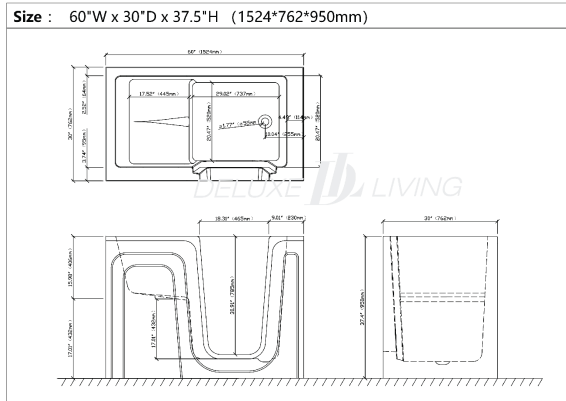

## Walk-In Whirlpool Bath Tub B0002

TECHNICAL DRAWING REQUIREMENTS  
BATHTUB

DELUXE **DL** LIVING

**Product name:** Walk-In Whirlpool Bath Tub B0002

**Model:** B0002

**Size:** 60"W x 30"D x 37.5"H

### Product Features:

- Massage function,8 water hydro-therapeutic jets
- Slip-resistant flooring.
- Built-in safe reach grab bar
- 90° swing outwardopening door
- Includes quick fill faucet and fast drain