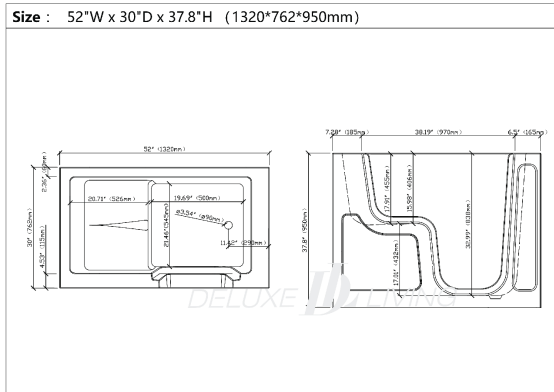

Walk-In Whirlpool Bath Tub B0003

TECHNICAL DRAWING REQUIREMENTS
BATHTUB

DELUXE DL LIVING

Product name: Walk-In Whirlpool Bath Tub B0003

Model: B0003

Size: 52"W x 30"D x 37.5"H

Product Features:

- Massage function, 8 water hydro-therapeutic jets
- Slip-resistant flooring
- Built-in safe reach grab bar
- Wide watertight outward opening door
- Includes quick fill faucet and fast drain