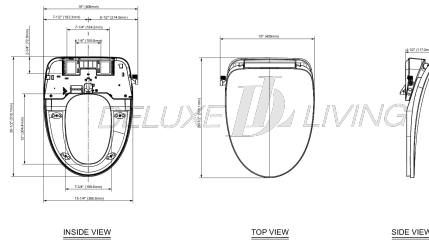

Electric Bidet Seat BS0006

Product name: Electric Bidet Seat BS0006

Model: BS0006

Size: 15.3"Wx20.4"D x 4.7" H

Product Features:

- Wireless remote control
- Instant heating
- Multi cleaning modes:
- Rear wash, lady wash, 3D massage, self-clean, cold and hot massage, bubble water
- Warm air dryer
- Anti-bacterial seat
- Warm seat with soft close
- LED night light