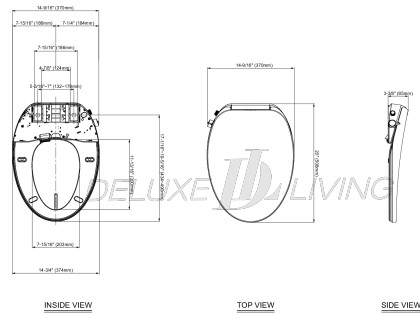

Electric Bidet Seat BS0007

Product name: Electric Bidet Seat BS0007

Model: BS0007

Size: 14.7"W x 20"D x 3.4" H

Product Features:

- Knob control
- Instant heating
- Multi cleaning modes: posterior ,feminine , bubble
- Anti-bacterial and detachable nozzle
- Anti-bacterial material seat
- Adjustable water temperature
- Heated seat with soft close
- LED night light