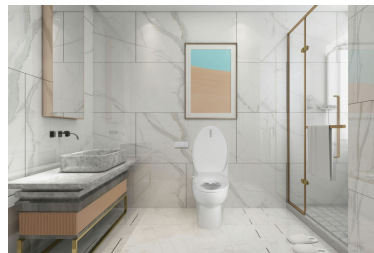

Electric Bidet Seat BS0007

Product name: Electric Bidet Seat BS0007

Model: BS0007

Size: 14.7"W x 20"D x 3.4" H

Product Features:

- Knob control
- Instant heating
- Multi cleaning modes: posterior ,feminine , bubble
- Anti-bacterial and detachable nozzle
- Anti-bacterial material seat
- Adjustable water temperature
- Heated seat with soft close
- LED night light