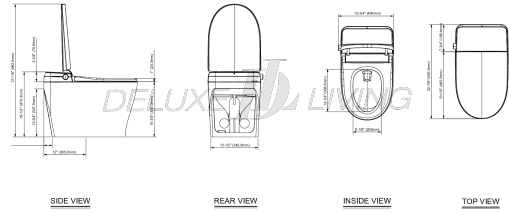

Smart Bidet Toilet T0002

Product name: Smart Bidet Toilet T0002

Model: T0002

Size: 26.9\"/>

Product Features:

- Efficient tankless design
- Self clean glaze ceramic pan
- Wireless remote control
- Cleaning modes: posterior ,feminine ,aerated,oscillating H/C maasge
- Self-cleaning nozzle
- Automatic deodorization
- Anti-bacterial seat
- Warm air dryer