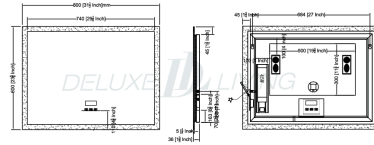

Mirror M0006

**Product name:** Mirror M0006

**Model:** M0006

**Size:** 31.5"W x 24"H

**Product Features:**

- Convenient anti-fog function
- Clock temperature display
- Copper-free silver mirror
- Excellent LED backlight
- Brightness adjustment
- Color Changing / Dimmable
- IP44 rated for safe use