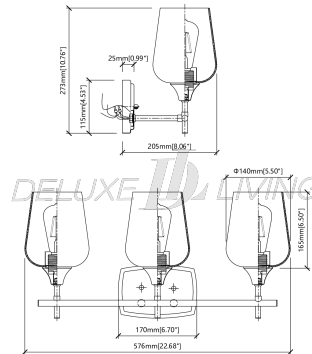

Vanity Light L0013

Product name: Vanity Light L0013

Model: L0013

Size: 22.68" D x 10.76" H

Product Features:

- 3-Light 22.68" Soft Gold Vanity Light
- Soft Gold finish
- Clear glass shade
- Uses (3) 60-Watt medium base bulb (not included)
- Includes all mounting hardware for quick and easy installation
- Product materials: steel and glass