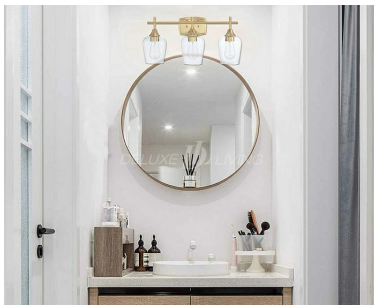

Vanity Light L0013

Product name: Vanity Light L0013

Model: L0013

Size: 22.68" D x 10.76" H

Product Features:

- 3-Light 22.68" Soft Gold Vanity Light
- Soft Gold finish
- Clear glass shade
- Uses (3) 60-Watt medium base bulb (not included)
- Includes all mounting hardware for quick and easy installation
- Product materials: steel and glass