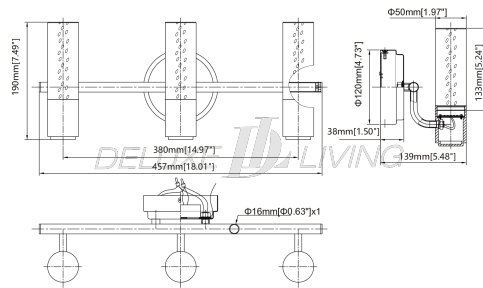

## Vanity Light L0014

**Product name:** Vanity Light L0014

**Model:** L0014

**Size:** 18" wx 7.50" H

### Product Features:

- 3-Light 18" Chrome Vanity Light
- Chrome finish
- Seeded glass shade
- Uses (3) 8-Watt LED
- Includes all mounting hardware for quick and easy installation
- Product materials: steel and glass