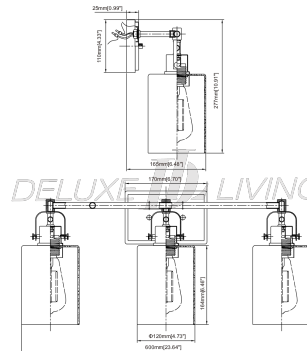

## Vanity Light L0015

**Product name:** Vanity Light L0015

**Model:** L0015

**Size:** 23.64" W x 10.9" H

### Product Features:

- 3-Light 23.64" Brushed nickel Vanity Light
- Brushed nickel finish
- Clear glass shade
- Uses (3) 60-Watt medium base bulb (not included)
- Includes all mounting hardware for quick and easy installation
- Product materials: steel and glass