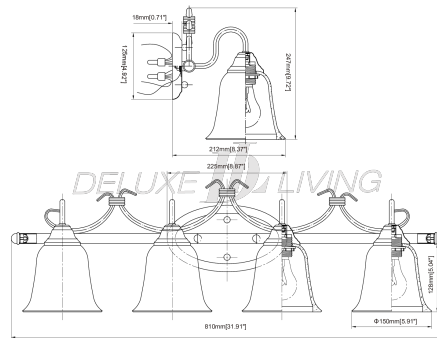

Vanity Light L0016

Product name: Vanity Light L0016

Model: L0016

Size: 31.90" W x 9.78" H

Product Features:

- 4-Light 31.90" bronze Vanity Light
- Bronze finish
- Amber alabaster glass shade
- Uses (4) 60-Watt medium base bulb (not included)
- Includes all mounting hardware for quick and easy installation
- Product materials: steel and glass