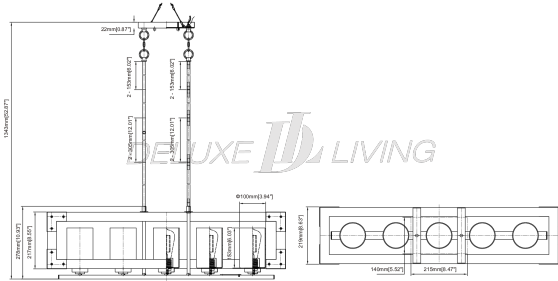

Ceiling Light L0007

Product name: Ceiling Light L0007

Model: L0007

Size: 36" W x 53" H

Product Features:

- 5-Light 36" Matte black and wood Pendant Light
- Matte black and wood finish
- Clear glass shade
- Uses (5) 60-Watt medium base bulb (not included)
- Includes all mounting hardware for quick and easy installation
- Product materials: steel and glass