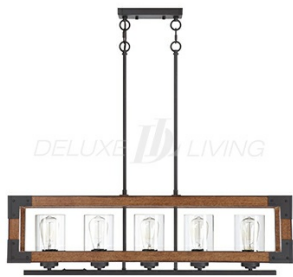

Ceiling Light L0007

Product name: Ceiling Light L0007

Model: L0007

Size: 36" W x 53" H

Product Features:

- 5-Light 36" Matte black and wood Pendant Light
- Matte black and wood finish
- Clear glass shade
- Uses (5) 60-Watt medium base bulb (not included)
- Includes all mounting hardware for quick and easy installation
- Product materials: steel and glass