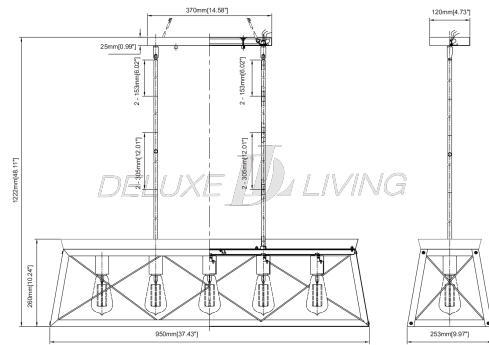

## Ceiling Light L0008

**Product name:** Ceiling Light L0008

**Model:** L0008

**Size:** 37.43" W x 48" H

### Product Features:

- 5-Light 37.43" Matte black and wood Pendant Light
- Matte black and wood finish
- Uses (5) 60-Watt medium base bulb (not included)
- Includes all mounting hardware for quick and easy installation
- Product materials: steel