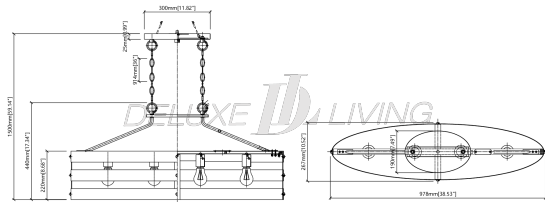

Ceiling Light L0009

Product name: Ceiling Light L0009

Model: L0009

Size: 38.53" W x 17.34" H

Product Features:

- 4-Light 38.53" brushed nickel and wood Pendant Light
- Brushed nickel and wood finish
- Uses (4) 60-Watt medium base bulb (not included)
- Includes all mounting hardware for quick and easy installation
- Product materials: steel