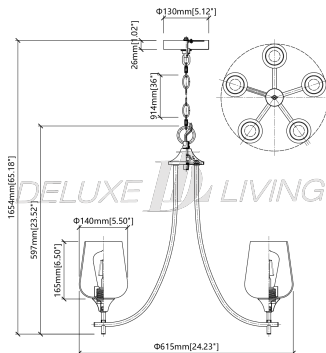

Chandelier Light L0004

Product name: Chandelier Light L0004

Model: L0004

Size: 24.23" W x 23.50" H

Product Features:

- 5-Light 23.5" Soft Gold chandelier Light
- Soft Gold finish
- Clear glass shade
- Uses (5) 60-Watt medium base bulb (not included)
- Includes all mounting hardware for quick and easy installation
- Product materials: steel and glass