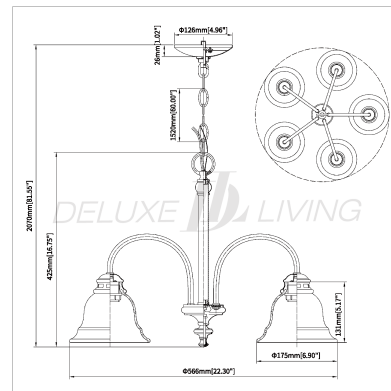

Chandelier Light L0005

Product name: Chandelier Light L0005

Model: L0005

Size: 22.3" W x 16.75" H

Product Features:

- 5-Light 16.75" Matte Black chandelier Light
- Matte Black finish
- Frosted glass shade
- Uses (5) 60-Watt medium base bulb (not included)
- Includes all mounting hardware for quick and easy installation
- Product materials: steel and glass