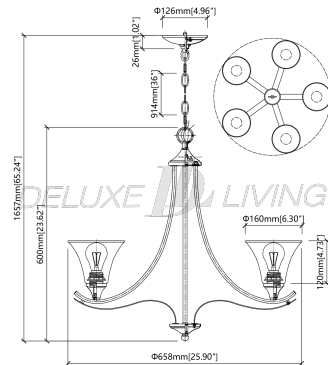

Chandelier Light L0006

Product name: Chandelier Light L0006

Model: L0006

Size: 25.90" Wx 23.62" H

Product Features:

- 5-Light 23.62" brushed nickel chandelier Light
- Brushed nickel finish
- Frosted glass shade
- Uses (5) 60-Watt medium base bulb (not included)
- Includes all mounting hardware for quick and easy installation
- Product materials: steel and glass