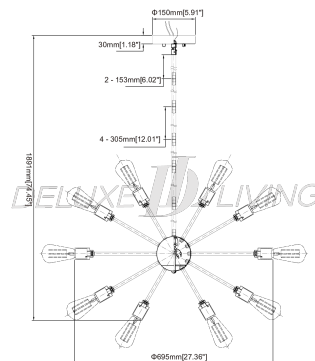

## Pendantet Light L0010

**Product name:** Pendanet Light L0010

**Model:** L0010

**Size:** 36.3" W x 77.22" H

### Product Features:

- 18-Light 36.30" Matte Black Pendant Light
- Matte Black finish
- Uses (18) 60-Watt medium base bulb (not included)
- Includes all mounting hardware for quick and easy installation
- Product materials: steel