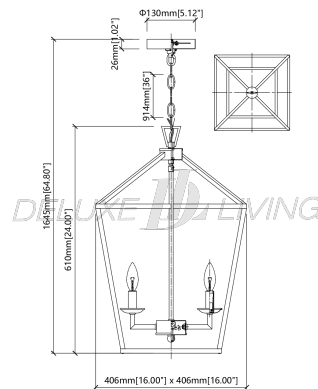

Pendant Light L0011

Product name: Pendant Light L0011

Model: L0011

Size: 16" W x 24" H

Product Features:

- 6-Light 16" soft gold Pendant Light
- Soft gold finish
- Uses (6) 60-Watt E12 base bulb (not included)
- Includes all mounting hardware for quick and easy installation
- Product materials: steel