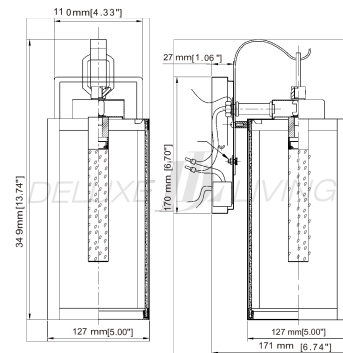

## Outdoor Light L0001

**Product name:** Outdoor Light L0001

**Model:** L0001

**Size:** 5" W x 13.75" H

### Product Features:

- 1-Light 13.75" Matte Black Outdoor Wall Light
- Matte black finish
- Clear glass shade
- Uses (1) 60-Watt medium base bulb (not included)
- Includes all mounting hardware for quick and easy installation
- Product materials: steel and glass