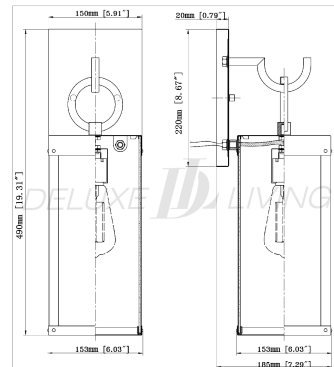

Outdoor Light L0002

Product name: Outdoor Light L0002

Model: L0002

Size: 6" W x 19.3" H

Product Features:

- 1-Light 19.3" Matte Black Outdoor Wall Light
- Matte black finish
- Clear glass shade
- Uses (1) 60-Watt medium base bulb (not included)
- Includes all mounting hardware for quick and easy installation
- Product materials: steel and glass